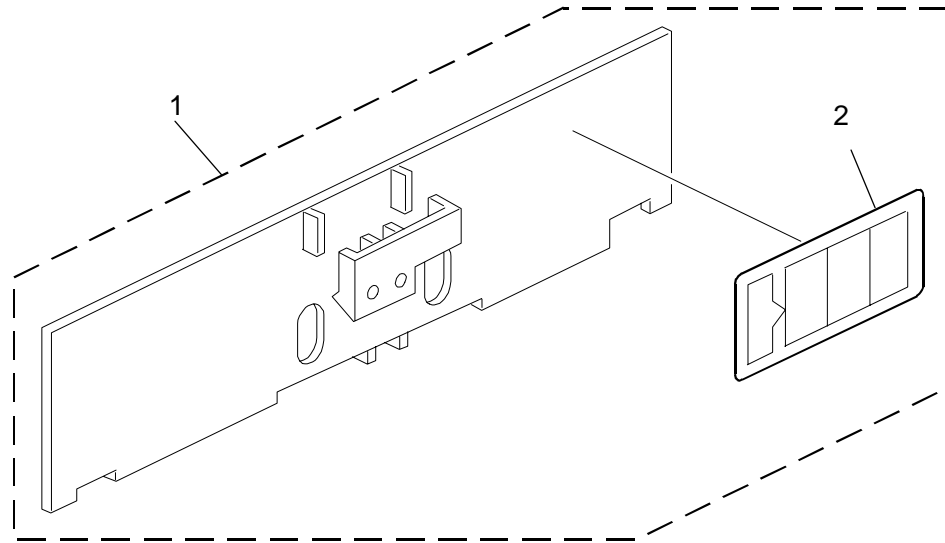

Tab Sheet Holder Type 3260
(B499)

Tab Sheet Holder Type 3260 (B499)

PARTS CATALOG

This catalog gives the numbers and names of parts on this machine.

1.Tab Sheet Holder (B499).....	2
Parts Index	5

March ,25 ' 2005

1.Tab Sheet Holder (B499)

1.Tab Sheet Holder (B499)

Index No.	Part No.	Description	Q'ty Per Assembly
1	B132 7597	End Fence	1
2	B132 7598	Decal:Operation Instructions	1

Index No.	Part No.	Description	Q'ty Per Assembly
-----------	----------	-------------	-------------------

Parts Index

Parts Index

Part No.	Description	Page and Index No.
B132 7597	End Fence	3 - 1
B132 7598	Decal:Operation Instructions	3 - 2

Part No.	Description	Page and Index No.
----------	-------------	--------------------